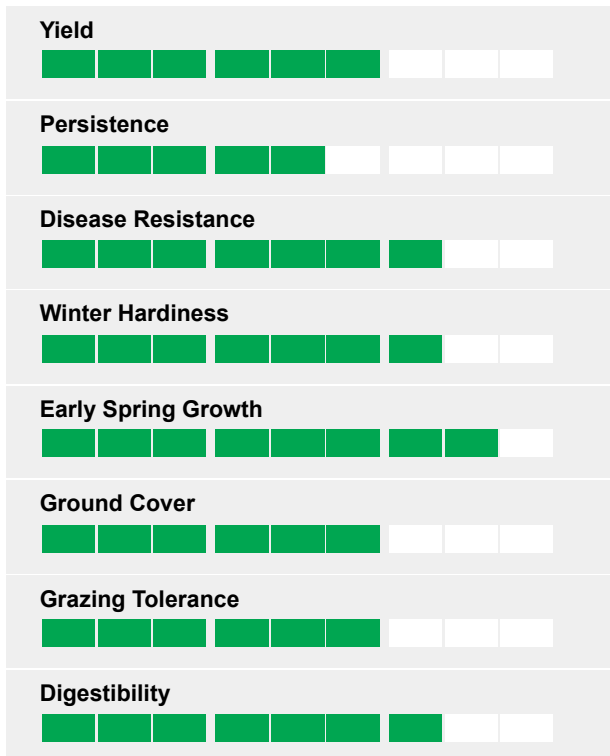

A high performance three year mixture including a high proportion of Advanced™ Grasses for big yields and stress tolerance

Surecrop is a high performance mixture suitable for Cutting or Grazing

- Contains a high proportion of RYEGRASS PLUS™ Grasses for big yields and stress tolerance
- Will provide 3 full years of quality silage or grazing
- High tetraploid content for rapid fermentation in the pit or grazing palatability
- HF CUTTING White Clover blend included at low percentage rate but may be changed to Red Clover

Ratings

Recommended sowing rate: 13-14 kg/acre 32-35 kg/Ha

Contains: